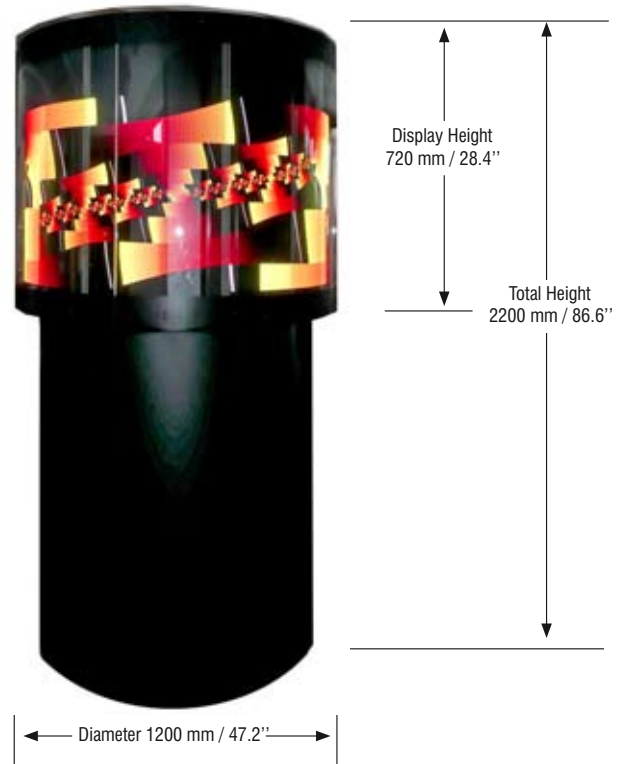

## General Technical Data:

Height:	2200 mm / 86.6''
Diameter:	1200 mm / 47.2''
Weight:	ca. 370 kg / 816 lb
Voltage:	400 V AC
Power consumption:	nominal ca. 1800 VA (max. 3500 VA)
Video input:	DVI-D
Service interface:	RS232
Certificates:	CE and ETL (UL)

## Display Data:

Resolution 360°:	3840 x 720 pixels (3 images of 1280 x 720 pixels)
Resolution 120°:	1280 x 720 pixels
Screen size:	3900 mm / 154''
Number of screens areas:	3
Aspect ratio:	16:9
Pixel size:	1.0 mm <sup>2</sup>
Colour depth:	24 Bit / 16.7 million colours
Refresh rate:	60 Hz