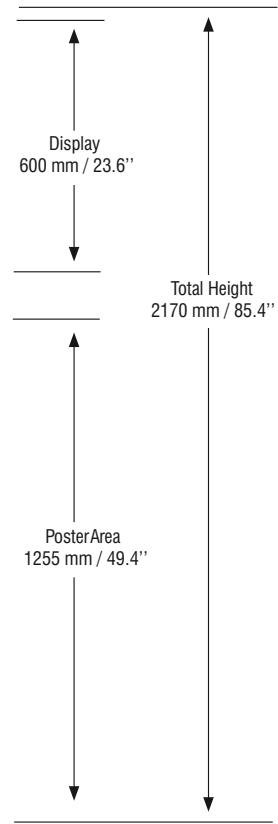

# GLIMM MAGIC

- transparent cylindrical LED display screen
  - high-resolution, high-contrast
  - low power consumption
  - integrated area for poster advertising
  - easy stand-alone or network operation
  - designed for 24/7 operation
  - innovative LED technology
  - special product versions possible (depending on order size)
  - premium technology MADE IN GERMANY
- Options:**
- integrated showcase for product presentation
  - backlit poster area
  - integrated audio system including speakers
  - integrated PC with WLAN module
  - set of removable transport rollers for effortless re-positioning
  - flight case for safe and easy transportation
  - shortening from the top by up to 300 mm

## General Technical Data:

Height:	2170 mm / 85.4''
Diameter:	750 mm / 29.5''
Weight:	ca. 215 kg / 474 lb
Voltage:	120 / 230 VAC
Power consumption:	nominal ca. 700 VA(max. 1300 VA)
Video input:	DVI-D
Service interface:	RS232
Poster area:	2 posters of 1146 mm x 1255 mm (w x h)
Certificates:	CE and ETL (UL)

## Display Data:

Resolution 360°:	2400 x 600 pixels (3 images of 800 x 600 pixels)
Resolution 120°:	800 x 600 pixels
Number of screens areas:	3
Screen size:	2484 mm / 98''
Aspect ratio:	4:3 / 16:9 / PAL / NTSC
Pixel size:	1.0 mm <sup>2</sup>
Colour depth:	24 Bit / 16.7 million colours
Refresh rate:	50 - 60 Hz